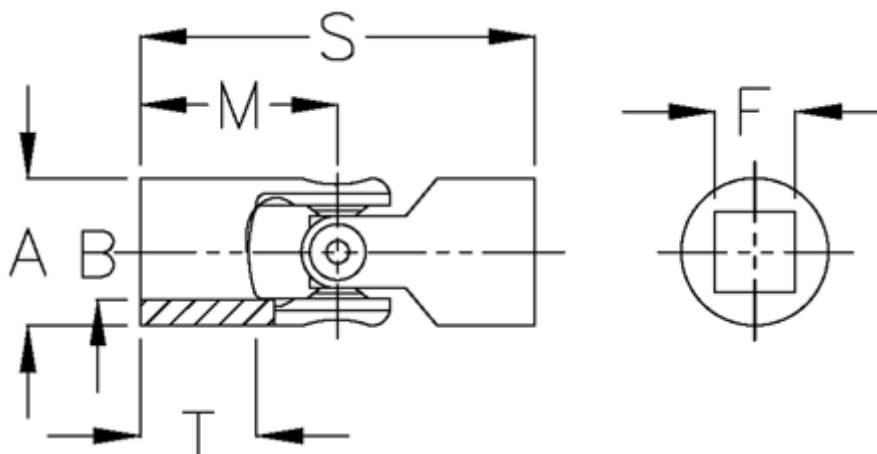

Data Sheet

Article number: 07640404

Description: Single cross joint w/needle bearing
0.640.404

Measures

A	= 40
F	= 20
M	= 54
MD max N m	= 80
s	= 108
T	= 32